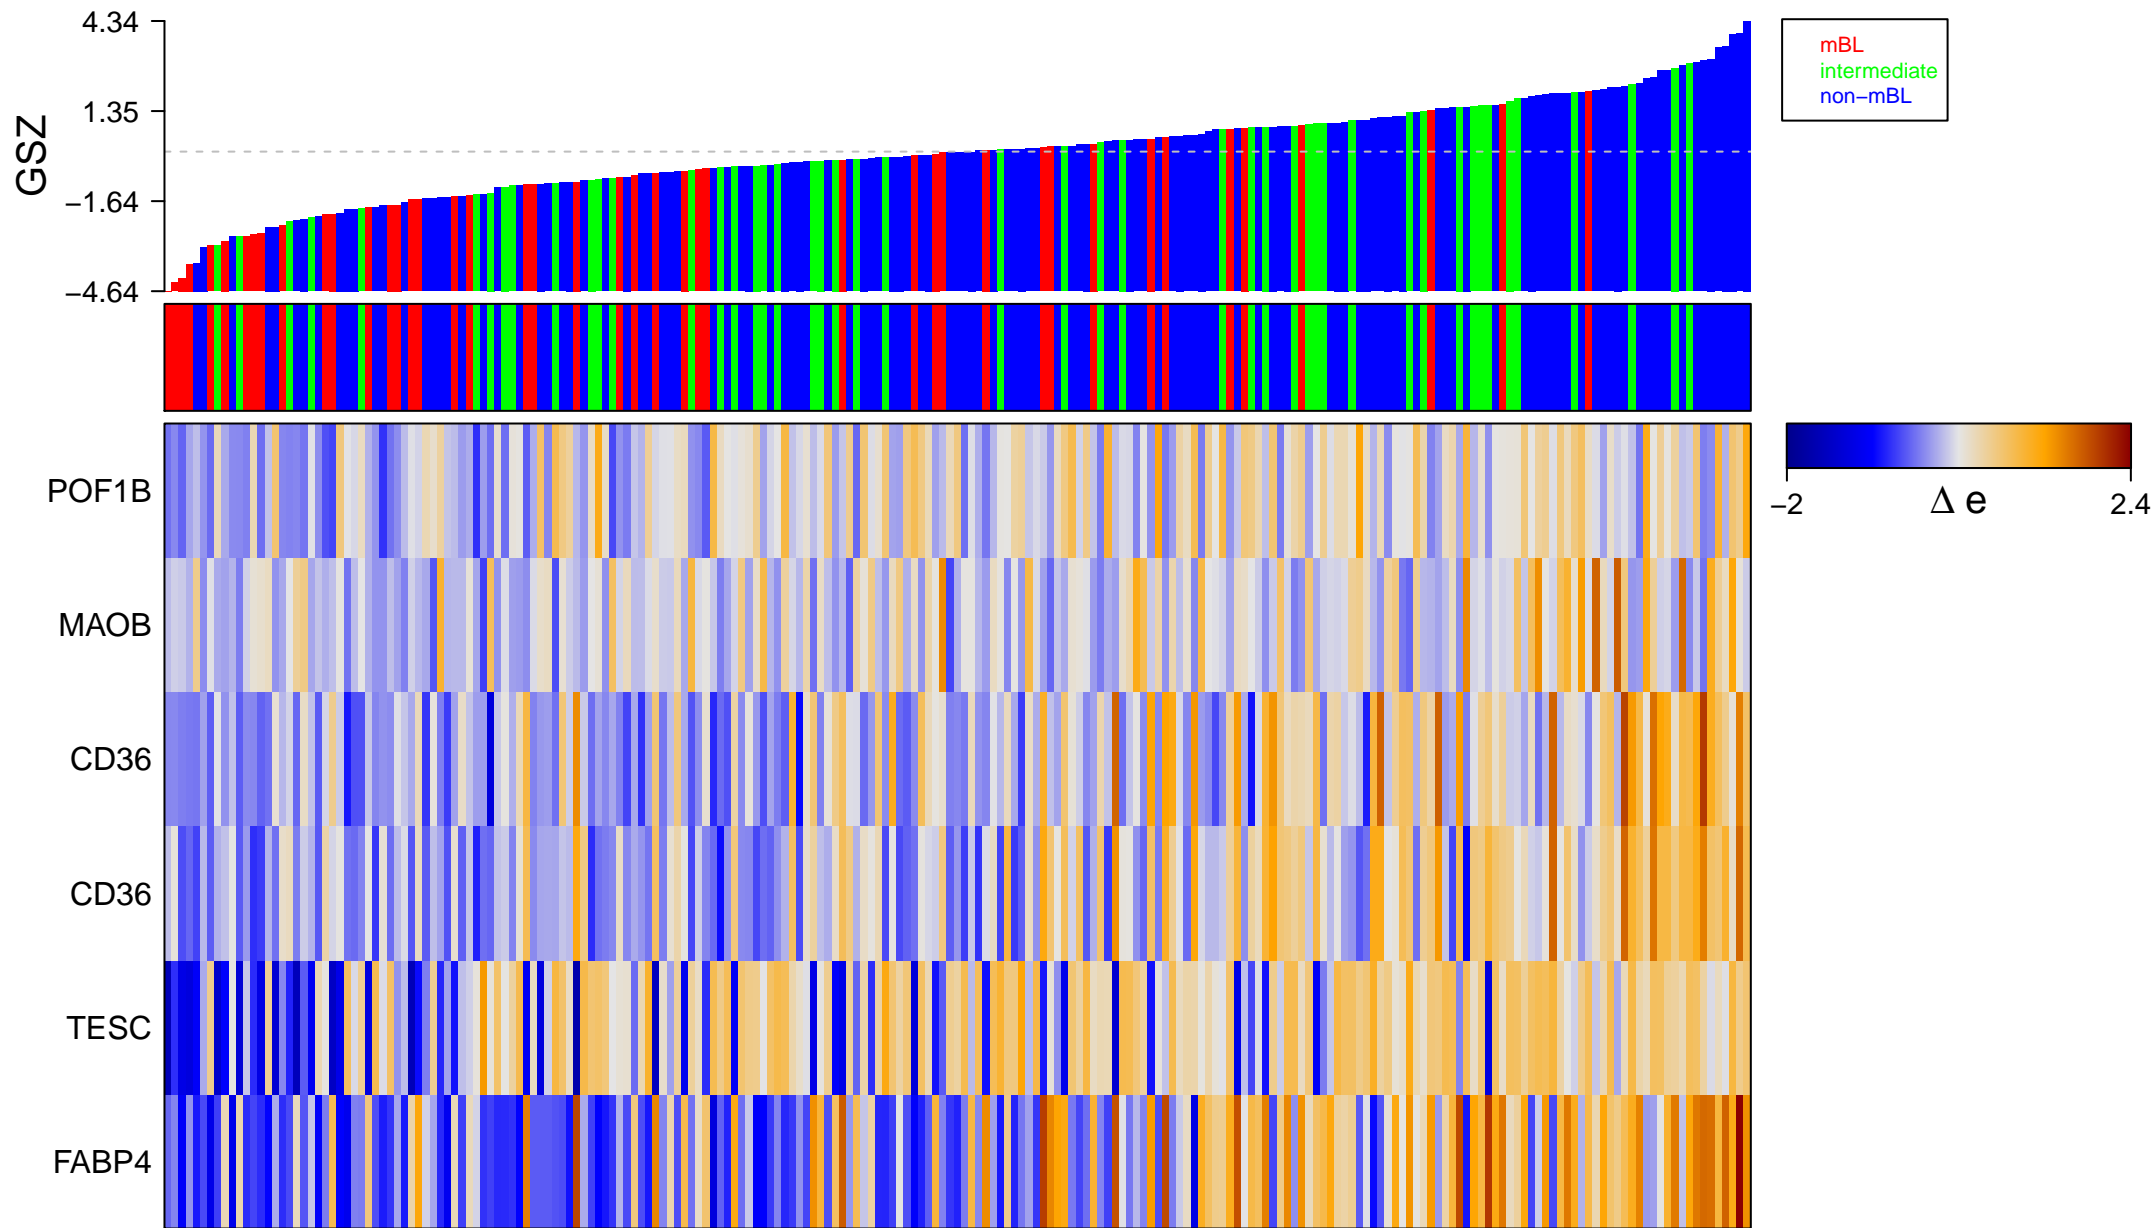

ZHANG_GATA6_TARGETS_UP

ZHANG_GATA6_TARGETS_UP

■ on
■ -
□ off

ZHANG_GATA6_TARGETS_UP