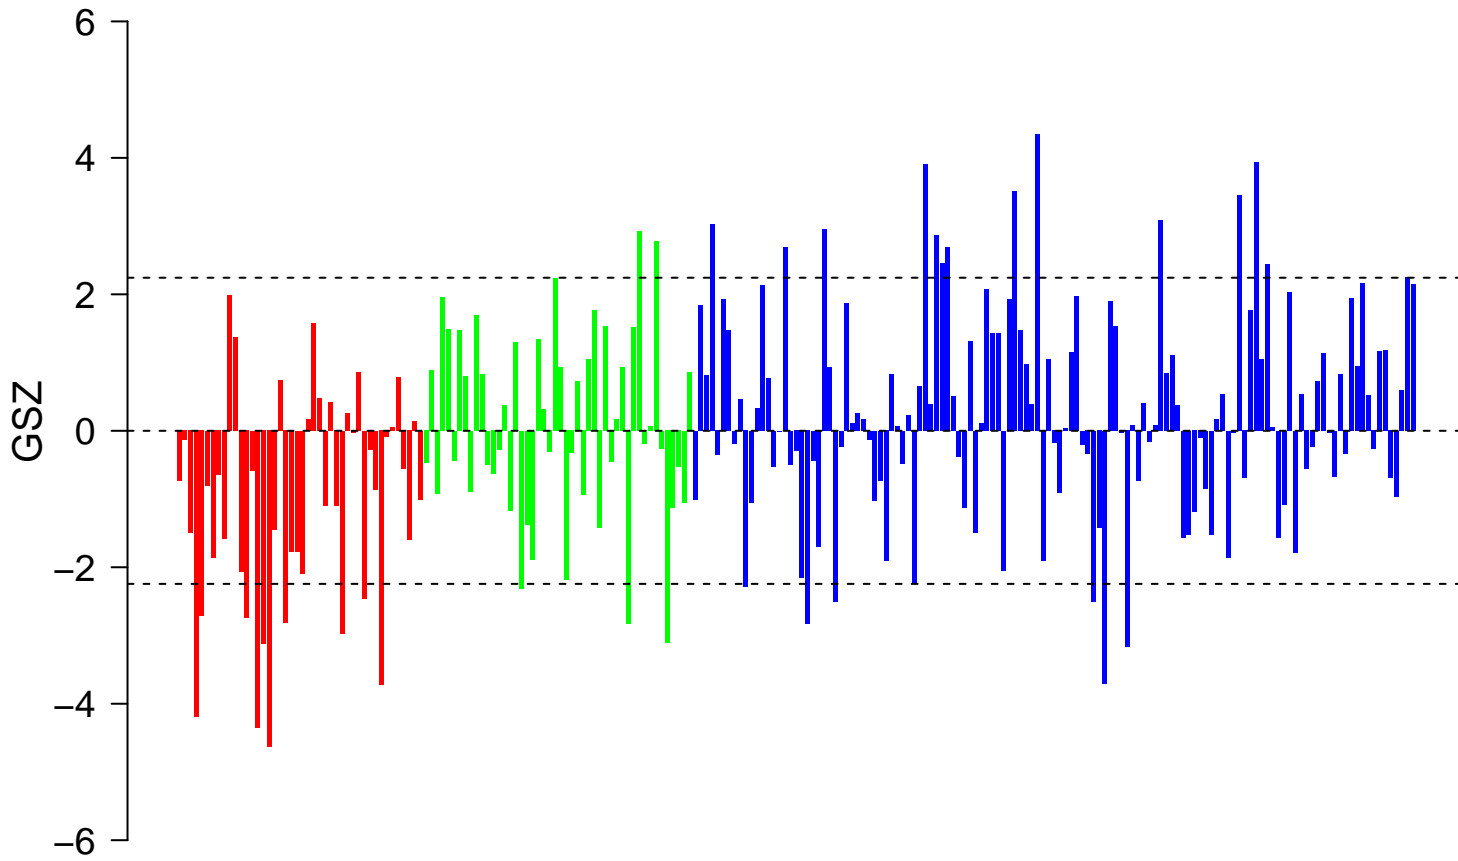

ZHANG_GATA6_TARGETS_UP

ZHANG_GATA6_TARGETS_UP

■ on
■ -
□ off

ZHANG_GATA6_TARGETS_UP